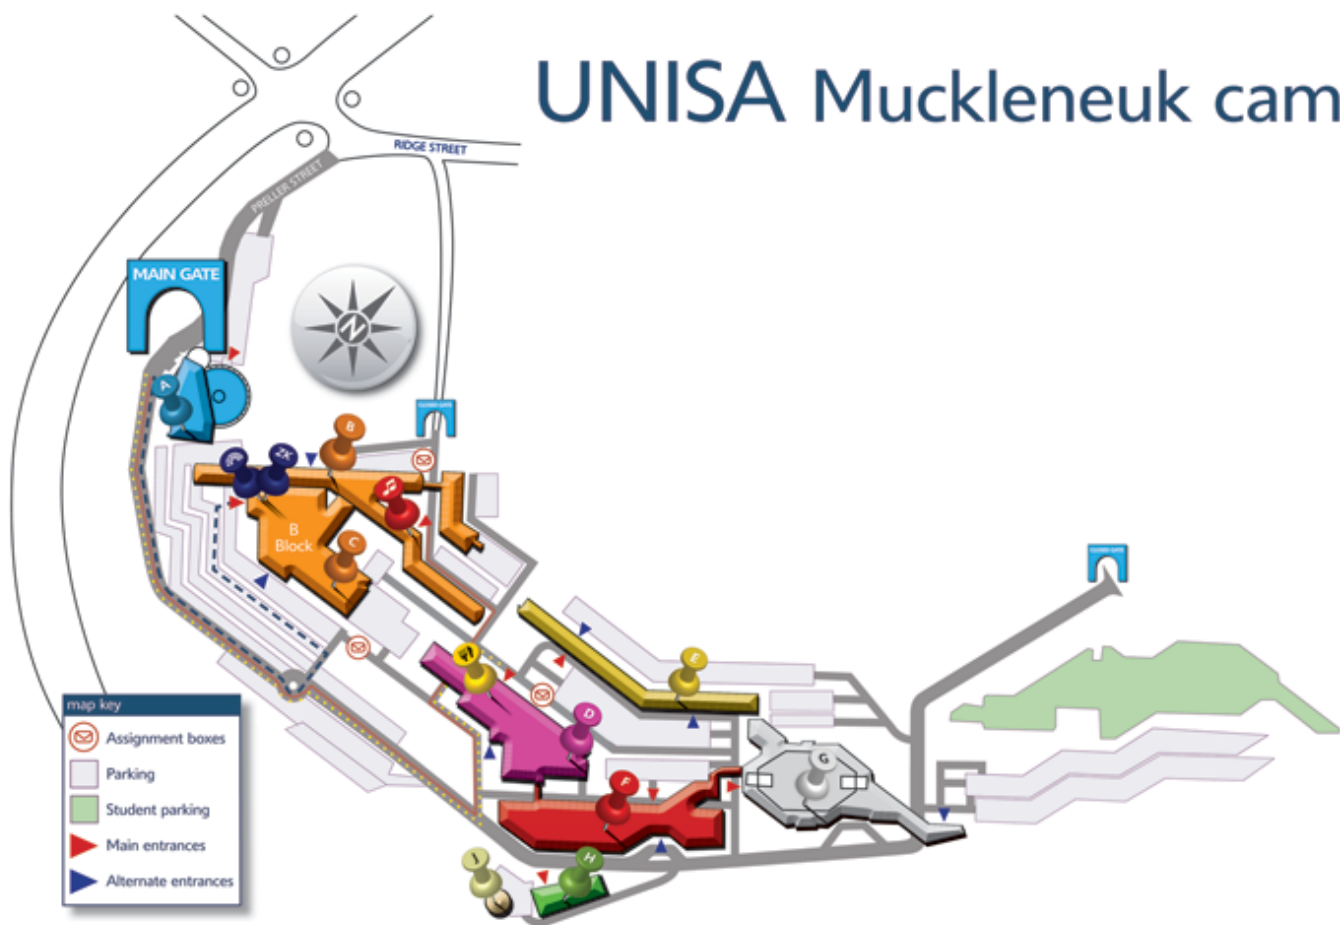

# UNISA Muckleneuk campus

- A** Kgorong Building: Department of Corporate Communication and Marketing, Unisa Foundation, Art Gallery
- B** Theo van Wijk Building: Anthropology Museum (4th floor), College of Human Sciences, College of Science, Engineering and Technology, Senate Hall (2nd Floor), ZK Matthews Hall (2nd Floor), Dr Miriam Makeba Hall
- C** Theo van Wijk B-Block: Philadelphia Cafeteria (3rd Floor)
- D** OR Tambo Building: Good Hope Cafeteria, Protea Restaurant, Post Office (north side)
- E** AJH van der Walt Building: College of Economic and Management Sciences
- F** Cas van Vuuren Building: College of Law, Dispatch (study material)
- G** Samuel Pauw Building: Library
- H** RR Maluleka Building
- I** Observatory